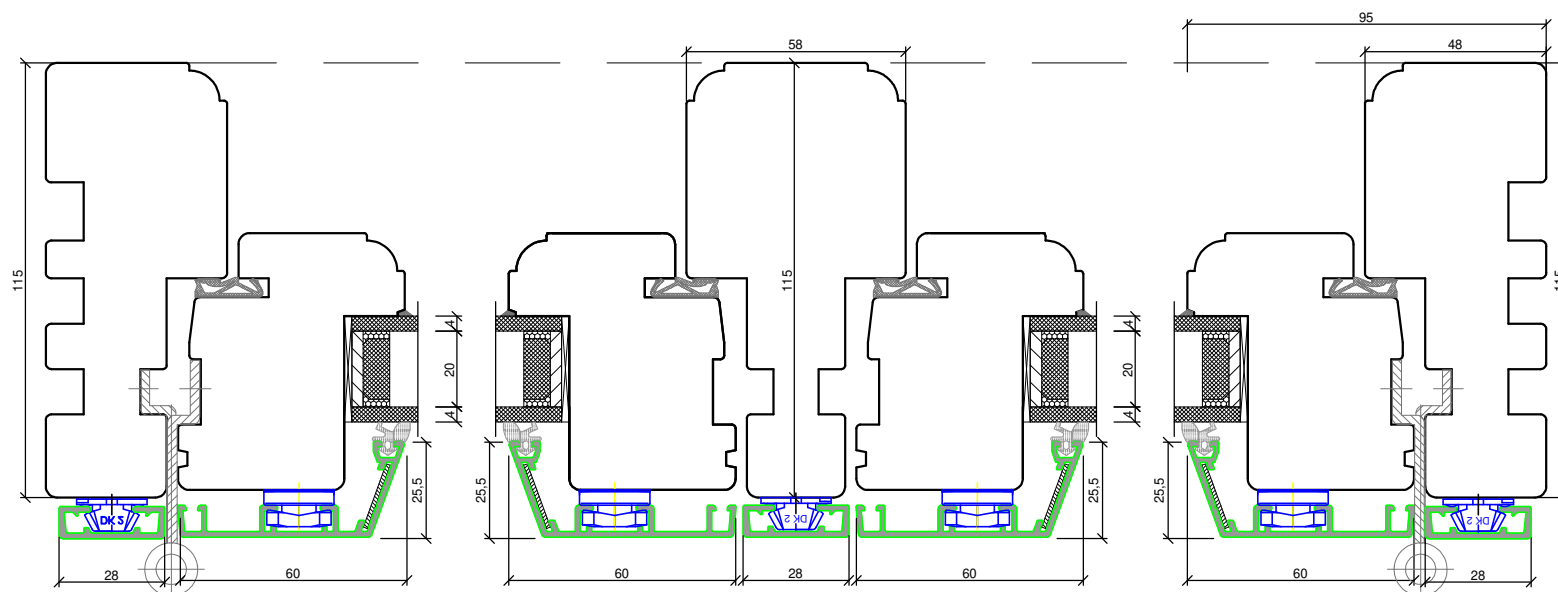

*SKANDINOVA 68 CLASSIC
RETRO DOUBLE WING
+ ALUMINIUM CLAD*