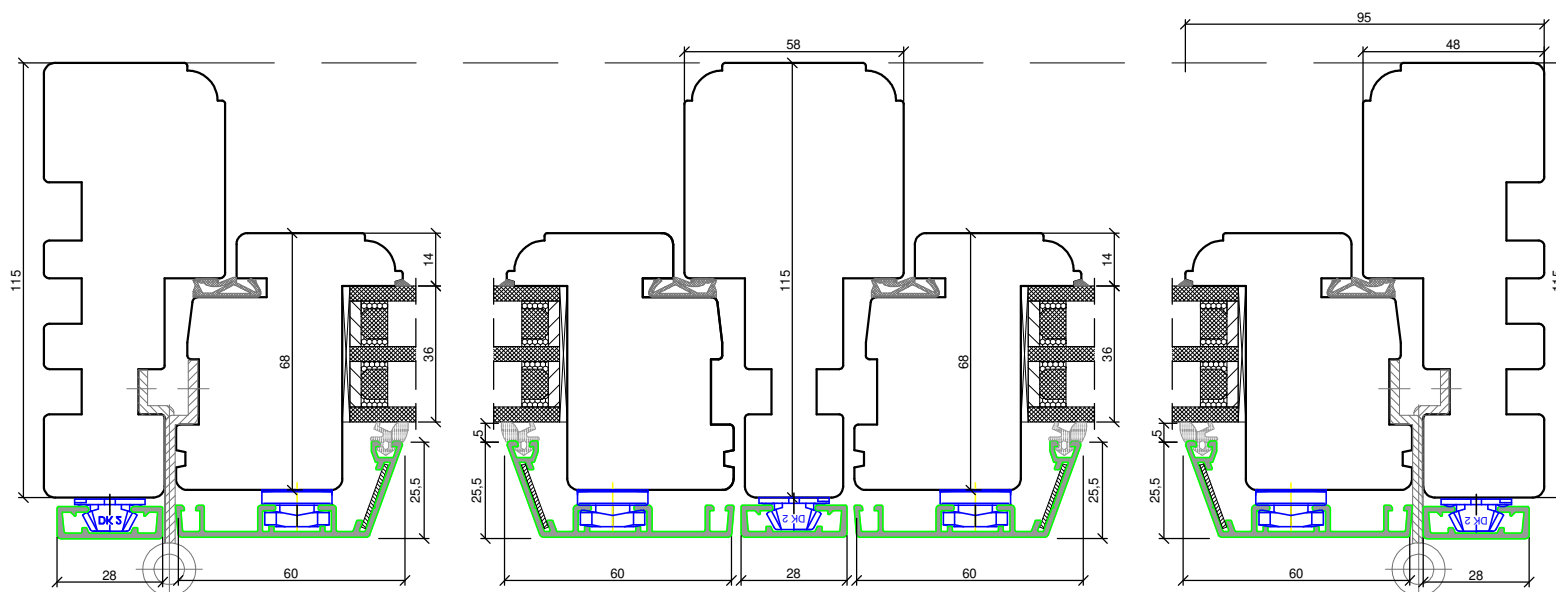

SKANDINOVA 68 TERMO RETRO DOUBLE WING + ALUMINIUM CLAD