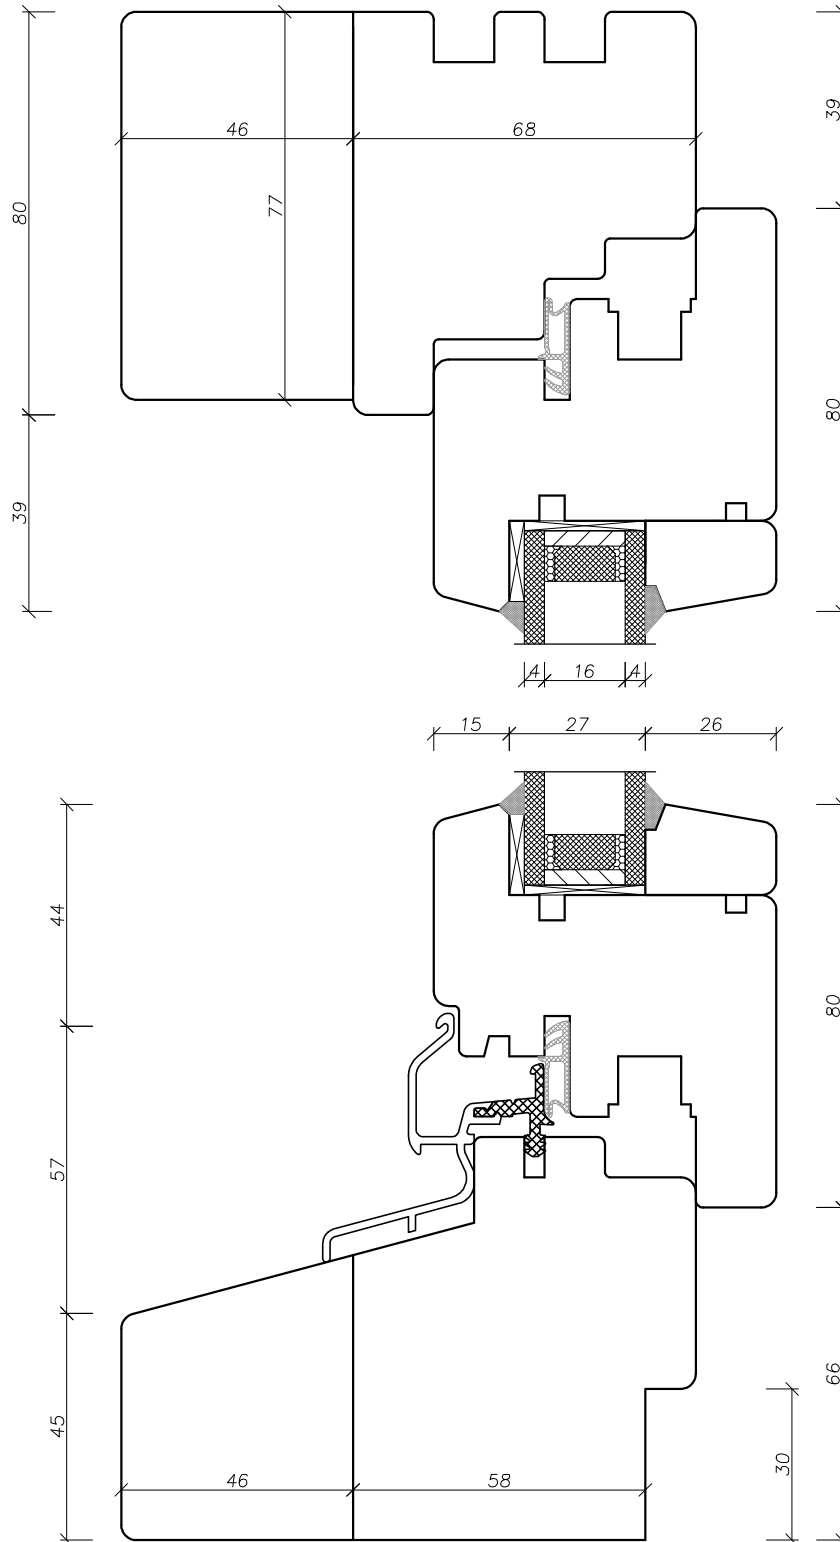

*EUROFALZ IV 68  
NL - EUROSISTEM  
WINDOW VERTICAL*

*2-GLASS Ug = 1,1*