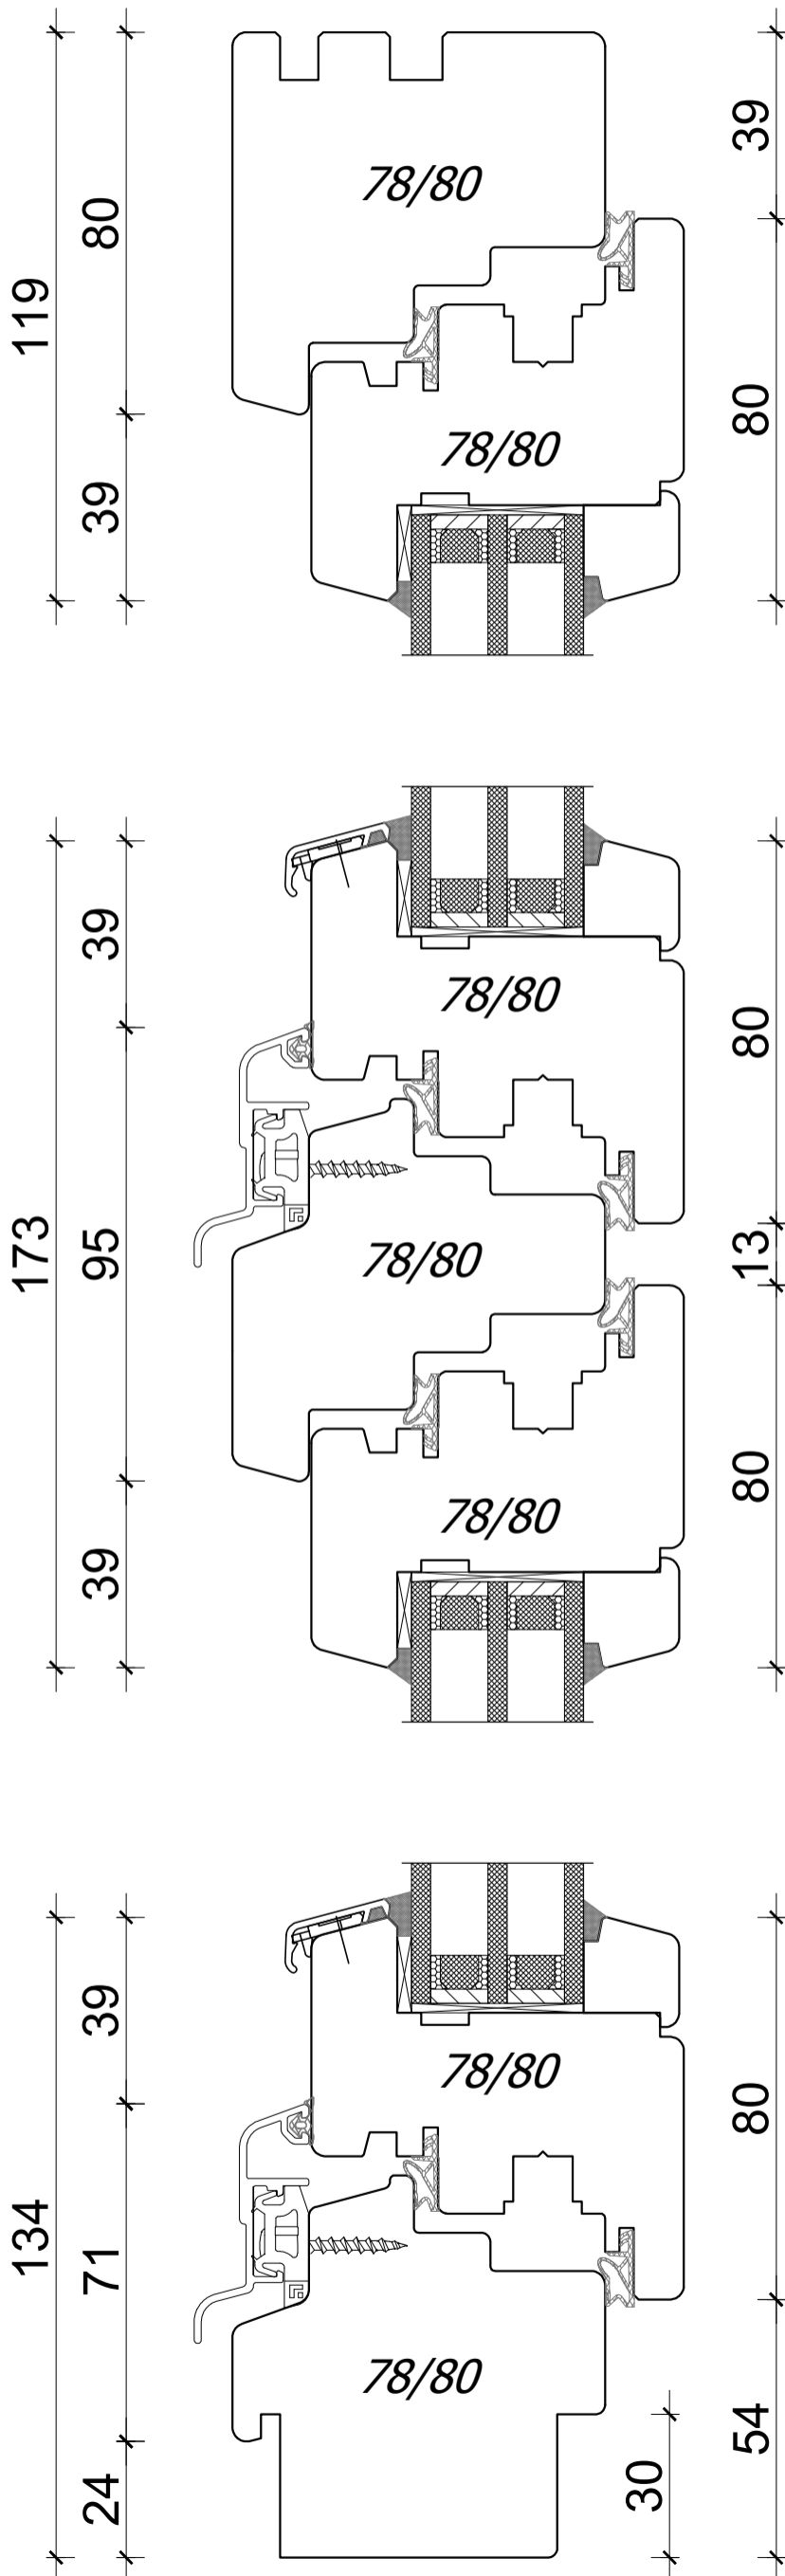

Author: Jan Kalita
PPUH Malec

39 80

80 39
119

50 4 80

38 58 38
134

80 39

39 80
119

1:30

*EUROSYSTEM 78
FIXED WINDOW*

1:30

1:30

CONSTRUCTION BAR

*VIENNESE MUNTIN
TWO COMPARTMENT*

*DECORATIVE VIENNESE MUNTIN
TWO COMPARTMENT*