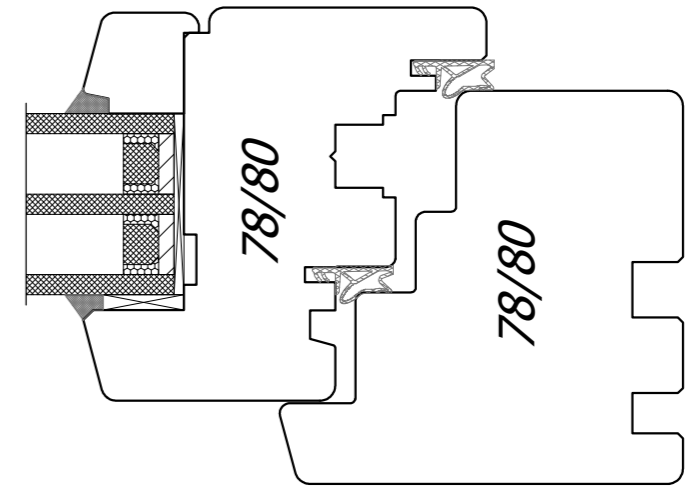

Author: Jan Kalita
PPUH Malec

39 80

80 39
119

50 4 80

38 58 38
134

80 39

39 80
119

1:30

*EUROSYSTEM 78
FIXED WINDOW*

1:30

1:30

CONSTRUCTION BAR

*VIENNESE MUNTIN
TWO COMPARTMENT*

*DECORATIVE VIENNESE MUNTIN
TWO COMPARTMENT*