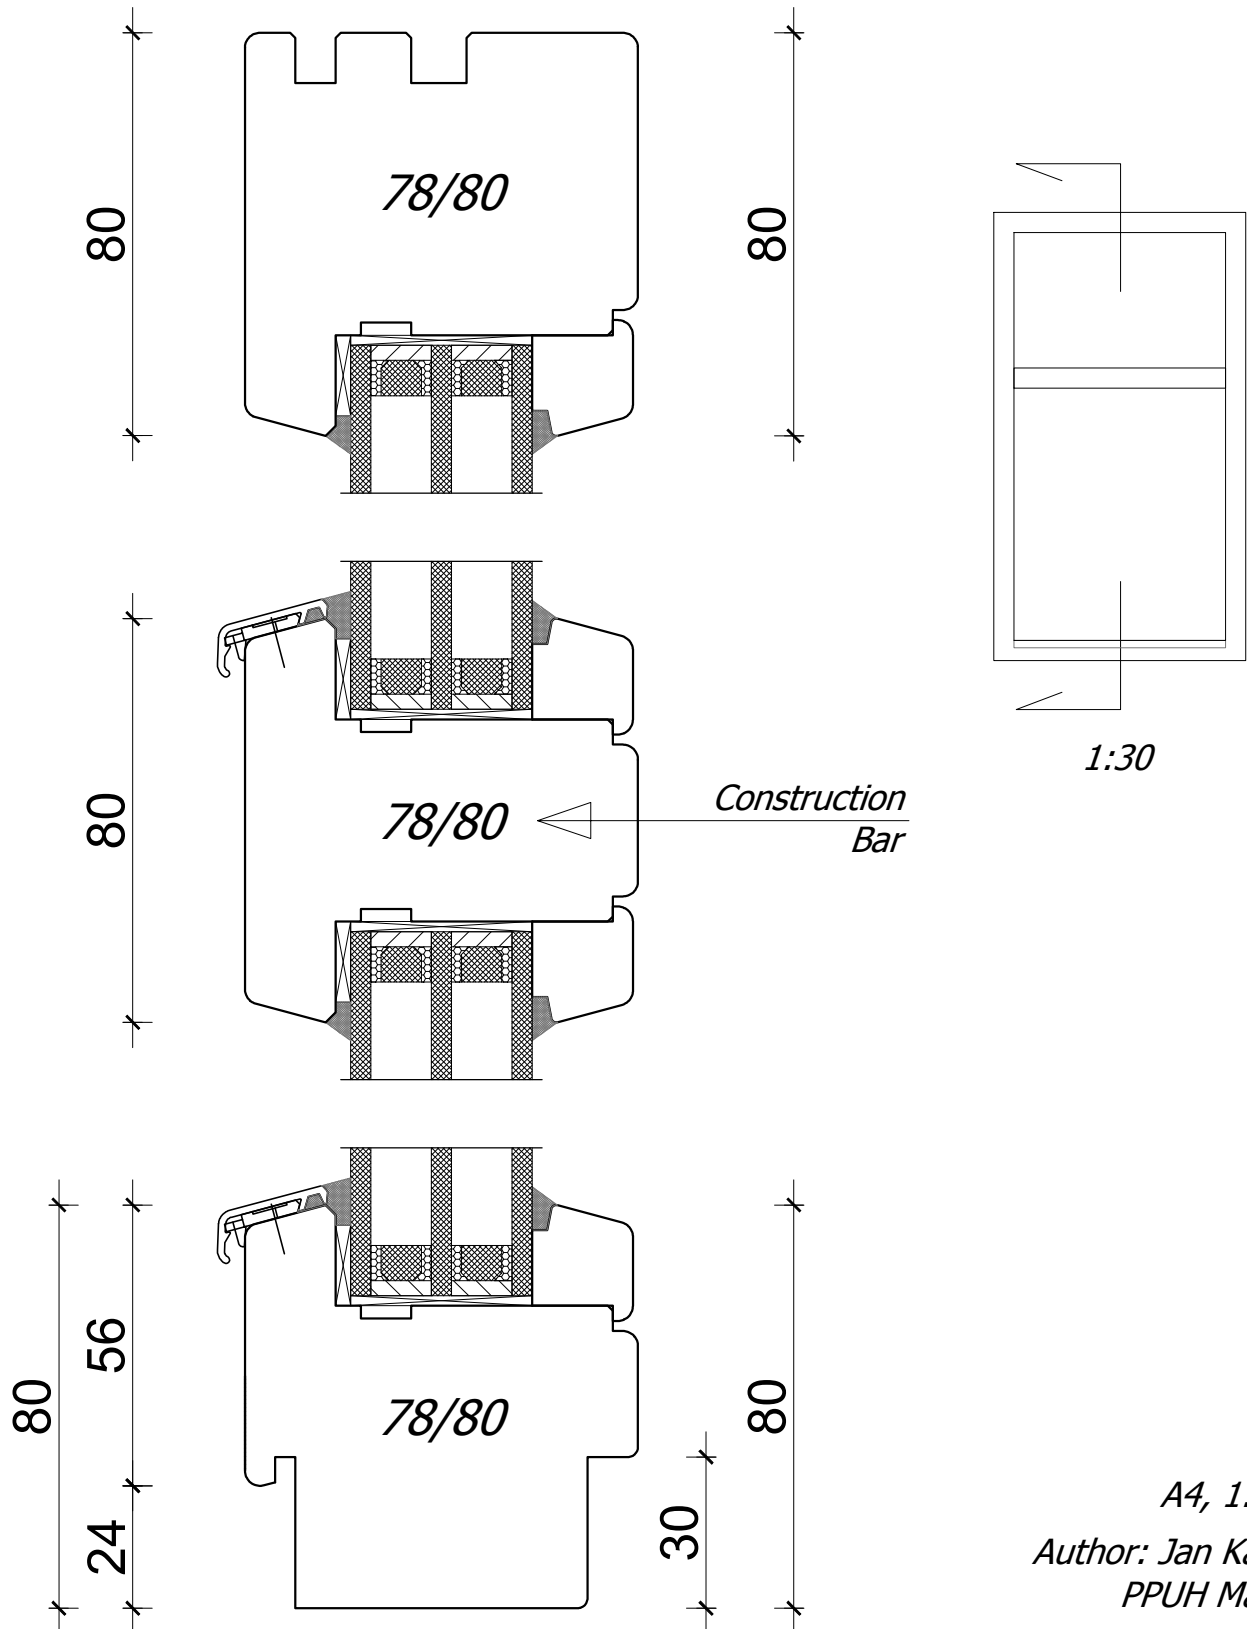

Author: Jan Kalita
PPUH Malec

39 80

80 39
119

50 4 80

38 58 38
134

80 39

39 80
119

1:30

*EUROSYSTEM 78
FIXED WINDOW*

1:30

1:30

CONSTRUCTION BAR

*VIENNESE MUNTIN
TWO COMPARTMENT*

*DECORATIVE VIENNESE MUNTIN
TWO COMPARTMENT*