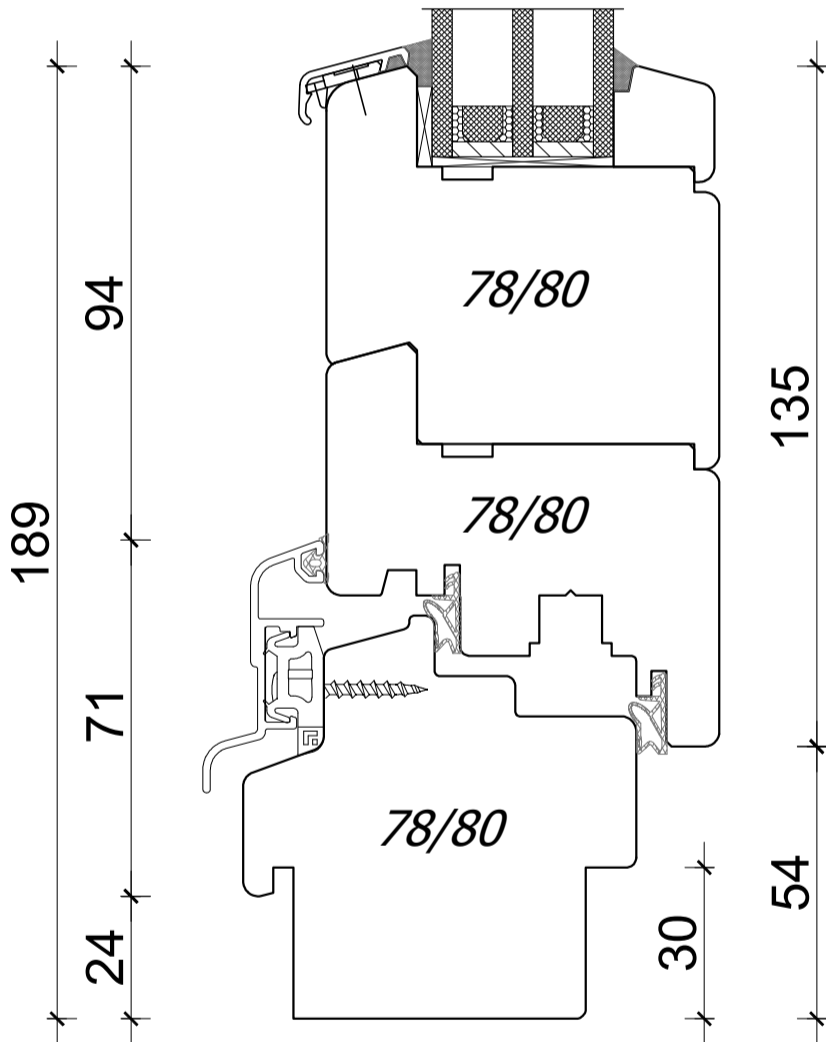

Author: Jan Kalita
PPUH Malec

39 80

80 39
119

50 4 80

38 58 38
134

80 39

39 80
119

1:30

*EUROSYSTEM 78
FIXED WINDOW*

1:30

1:30

CONSTRUCTION BAR

*VIENNESE MUNTIN
TWO COMPARTMENT*

*DECORATIVE VIENNESE MUNTIN
TWO COMPARTMENT*