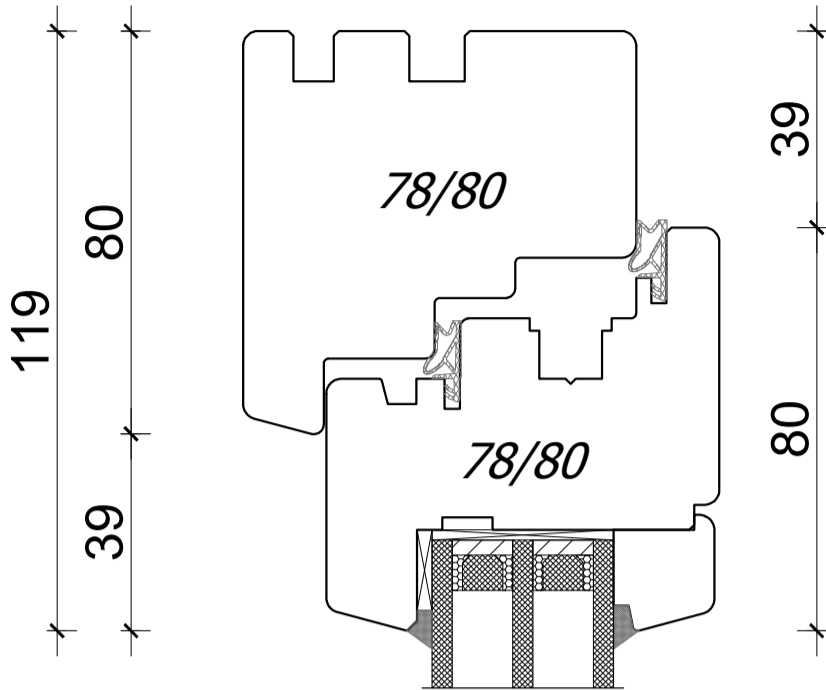

80

80

1:30

*Kämpferprofil
- proposition*

80

*Construction Bar
With Kämpferprofil*

78/80

82
58
24

82
30

A4, 1:1,5

Author: Jan Kalita
PPUH Malec

CONSTRUCTION BAR

*VIENNESE MUNTIN
TWO COMPARTMENT*

*DECORATIVE VIENNESE MUNTIN
TWO COMPARTMENT*

A4, 1:1,5

*Author: Jan Kalita
PPUH Malec*