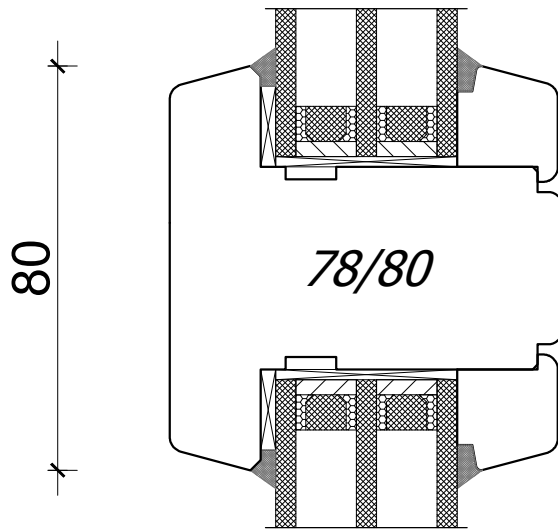

80

80

1:30

*Kämpferprofil
- proposition*

80

*Construction Bar
With Kämpferprofil*

78/80

82
58
24

82
30

A4, 1:1,5

Author: Jan Kalita
PPUH Malec

CONSTRUCTION BAR

*VIENNESE MUNTIN
TWO COMPARTMENT*

*DECORATIVE VIENNESE MUNTIN
TWO COMPARTMENT*

A4, 1:1,5

*Author: Jan Kalita
PPUH Malec*