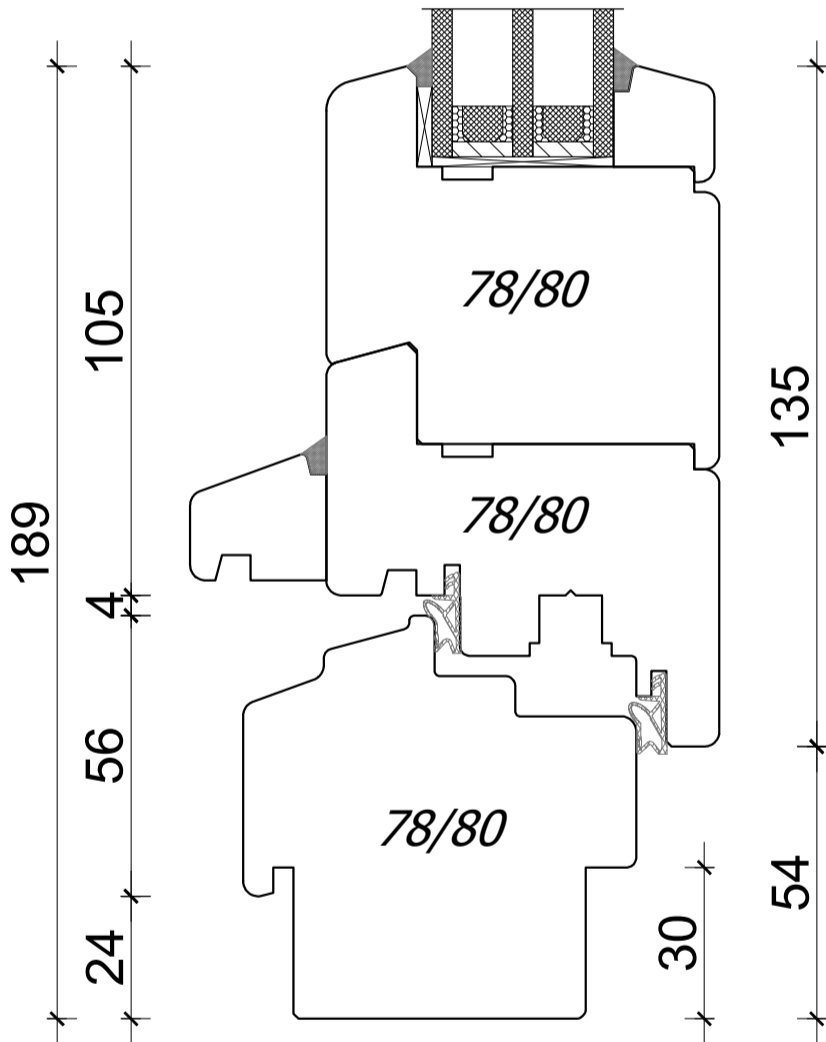

80

80

1:30

*Kämpferprofil
- proposition*

80

*Construction Bar
With Kämpferprofil*

78/80

82
58
24

82
30

A4, 1:1,5

Author: Jan Kalita
PPUH Malec

CONSTRUCTION BAR

*VIENNESE MUNTIN
TWO COMPARTMENT*

*DECORATIVE VIENNESE MUNTIN
TWO COMPARTMENT*

A4, 1:1,5

*Author: Jan Kalita
PPUH Malec*