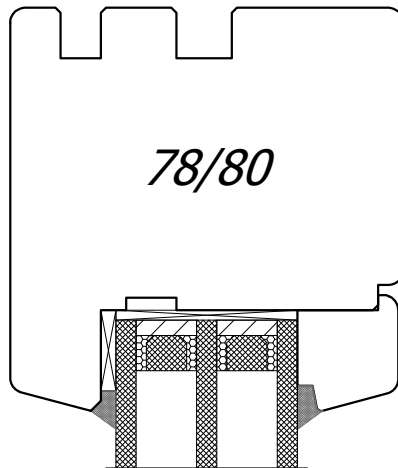

80

80

1:30

*Kämpferprofil
- proposition*

80

*Construction Bar
With Kämpferprofil*

78/80

82
58
24

82
30

A4, 1:1,5

Author: Jan Kalita
PPUH Malec

CONSTRUCTION BAR

*VIENNESE MUNTIN
TWO COMPARTMENT*

*DECORATIVE VIENNESE MUNTIN
TWO COMPARTMENT*

A4, 1:1,5

*Author: Jan Kalita
PPUH Malec*