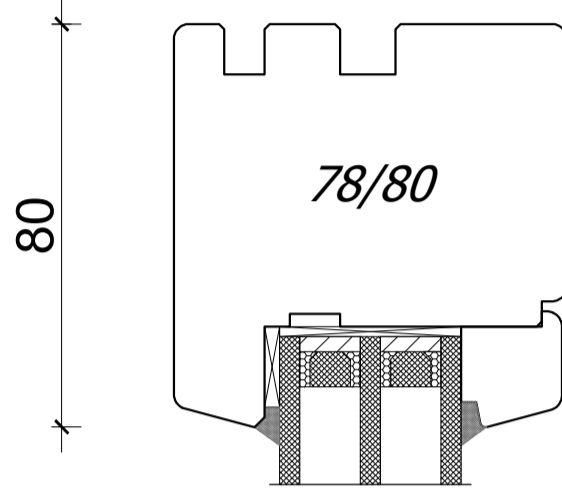

80

80

1:30

*Kämpferprofil
- proposition*

80

*Construction Bar
With Kämpferprofil*

78/80

82
58
24

82
30

A4, 1:1,5

Author: Jan Kalita
PPUH Malec

CONSTRUCTION BAR

*VIENNESE MUNTIN
TWO COMPARTMENT*

*DECORATIVE VIENNESE MUNTIN
TWO COMPARTMENT*

A4, 1:1,5

*Author: Jan Kalita
PPUH Malec*