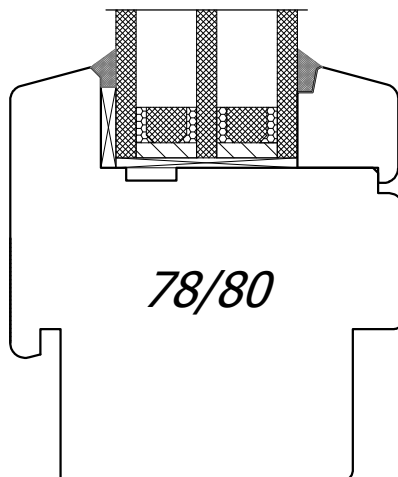

80

80

1:30

*Kämpferprofil
- proposition*

80

*Construction Bar
With Kämpferprofil*

78/80

82
58
24

82
30

A4, 1:1,5

Author: Jan Kalita
PPUH Malec

CONSTRUCTION BAR

*VIENNESE MUNTIN
TWO COMPARTMENT*

*DECORATIVE VIENNESE MUNTIN
TWO COMPARTMENT*

A4, 1:1,5

*Author: Jan Kalita
PPUH Malec*