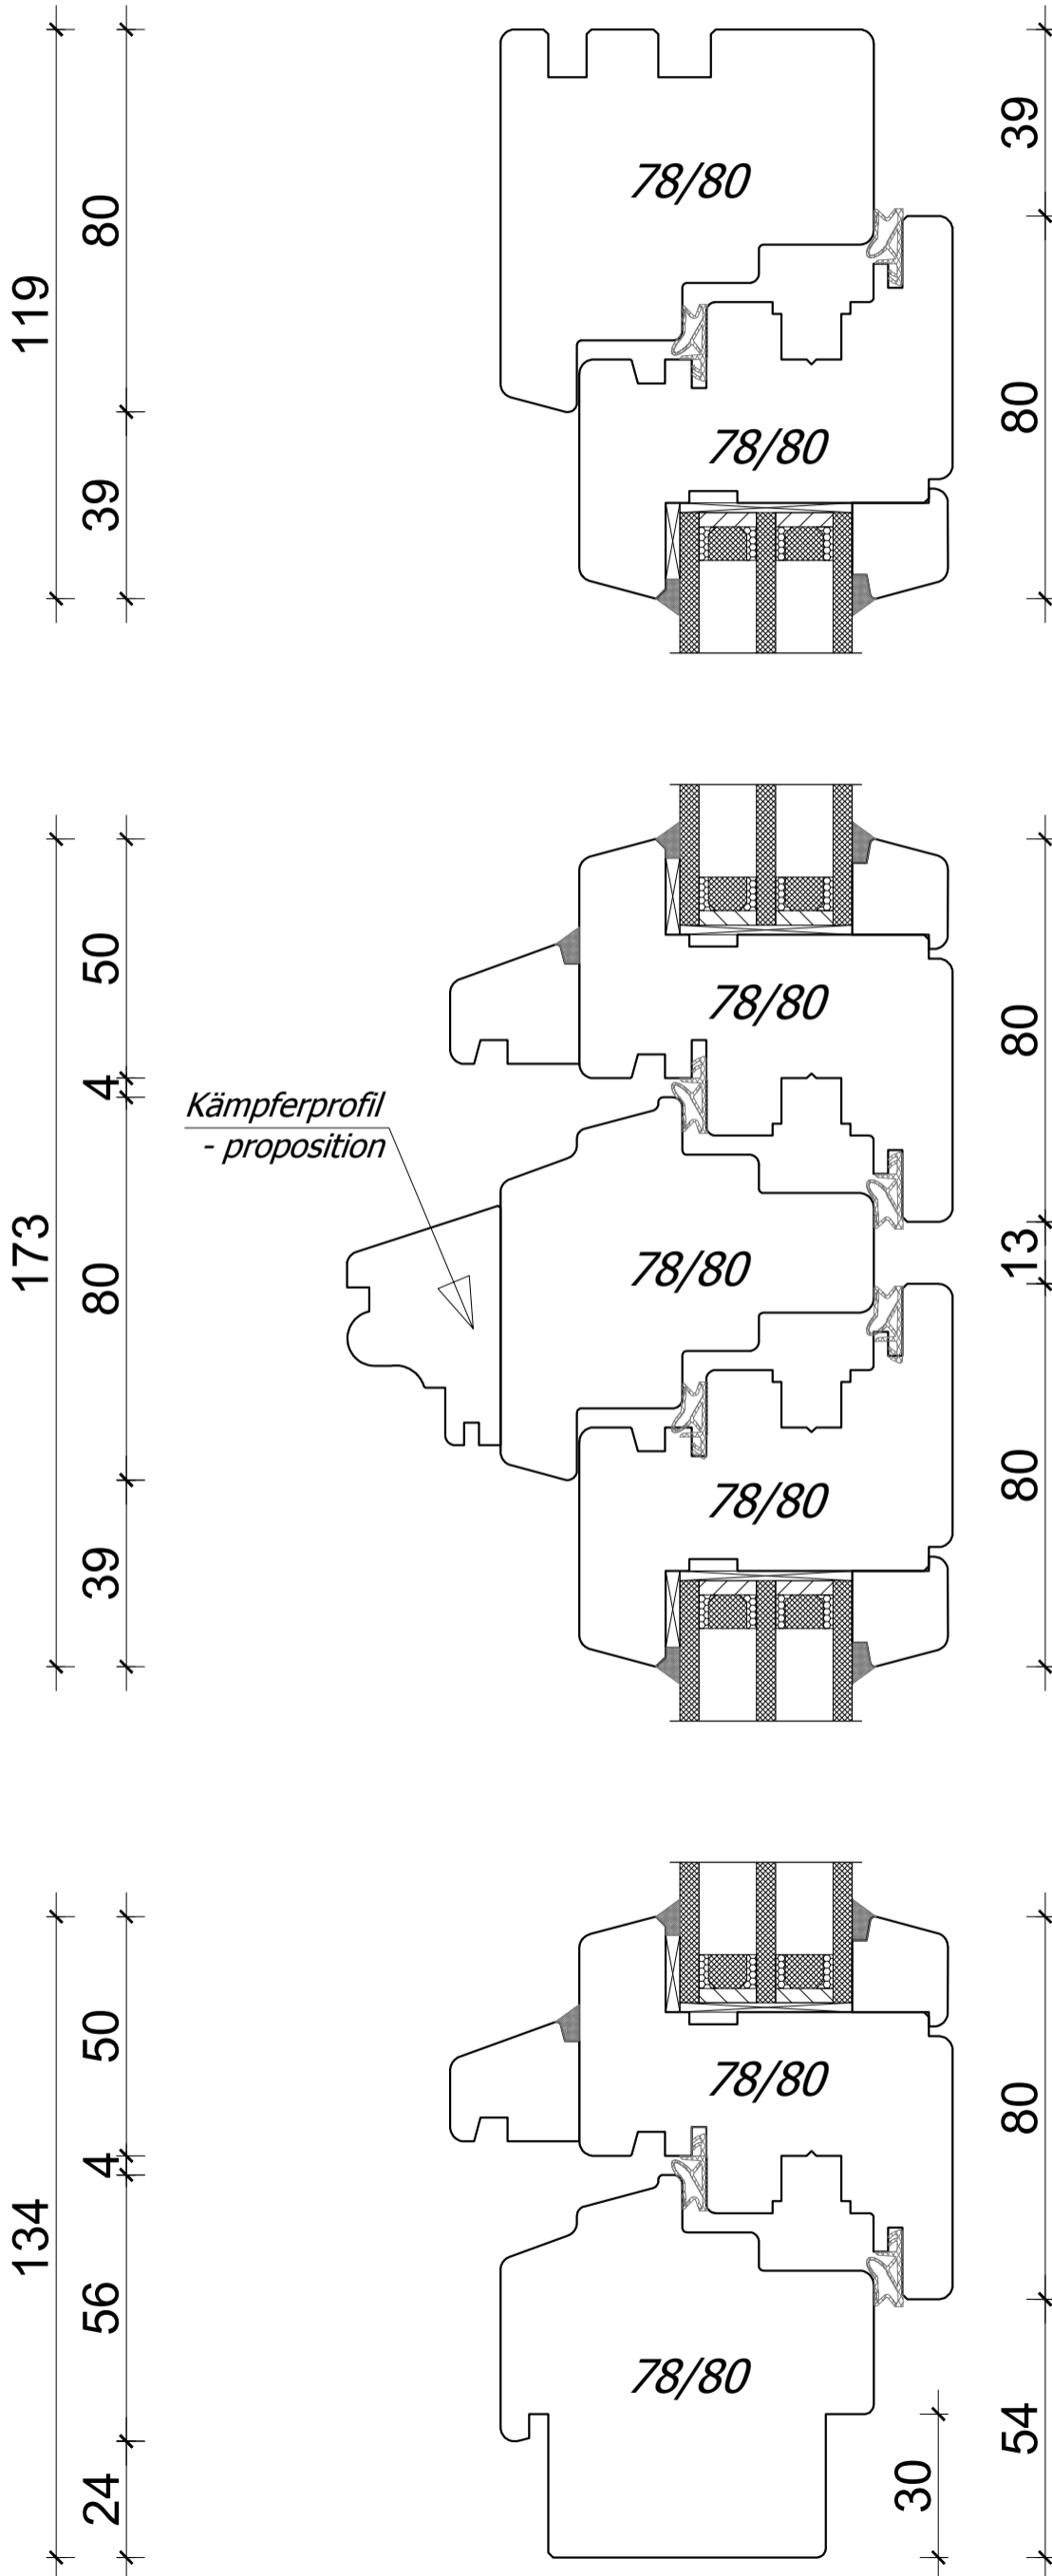

80

80

1:30

*Kämpferprofil
- proposition*

80

*Construction Bar
With Kämpferprofil*

78/80

82
58
24

82
30

A4, 1:1,5

Author: Jan Kalita
PPUH Malec

CONSTRUCTION BAR

*VIENNESE MUNTIN
TWO COMPARTMENT*

*DECORATIVE VIENNESE MUNTIN
TWO COMPARTMENT*

A4, 1:1,5

*Author: Jan Kalita
PPUH Malec*