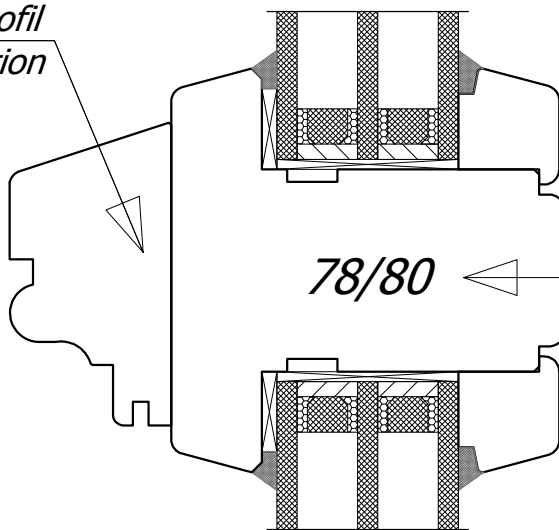

80

80

1:30

*Kämpferprofil
- proposition*

80

*Construction Bar
With Kämpferprofil*

78/80

82
58
24

82
30

A4, 1:1,5

Author: Jan Kalita
PPUH Malec

CONSTRUCTION BAR

*VIENNESE MUNTIN
TWO COMPARTMENT*

*DECORATIVE VIENNESE MUNTIN
TWO COMPARTMENT*

A4, 1:1,5

*Author: Jan Kalita
PPUH Malec*