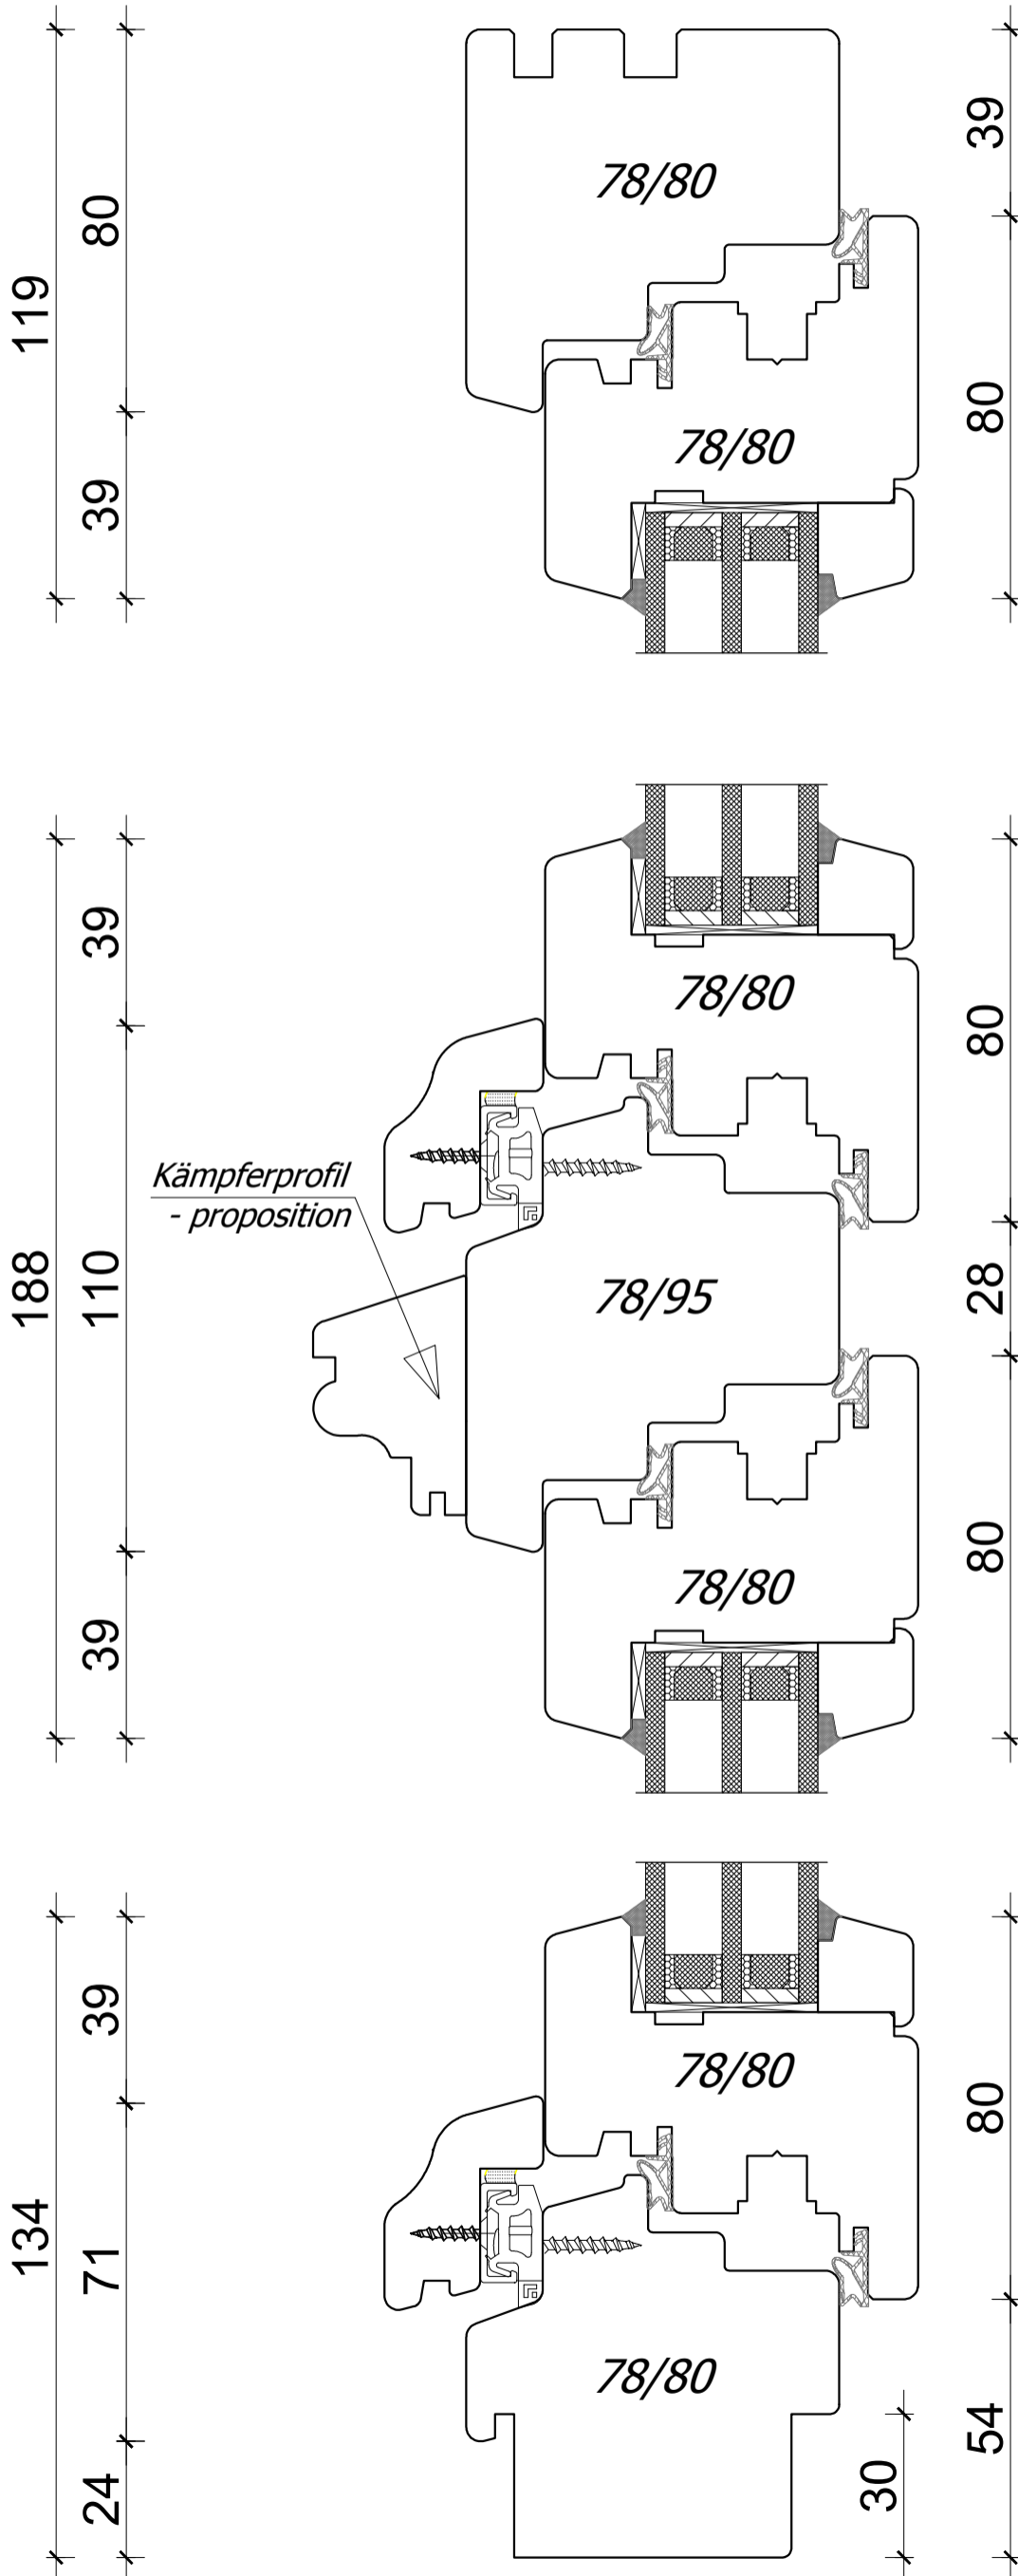

80

80

1:30

*Kämpferprofil
- proposition*

80

*Construction Bar
With Kämpferprofil*

78/80

82
58
24

82
30

A4, 1:1,5

Author: Jan Kalita
PPUH Malec

CONSTRUCTION BAR

*VIENNESE MUNTIN
TWO COMPARTMENT*

*DECORATIVE VIENNESE MUNTIN
TWO COMPARTMENT*

A4, 1:1,5

*Author: Jan Kalita
PPUH Malec*