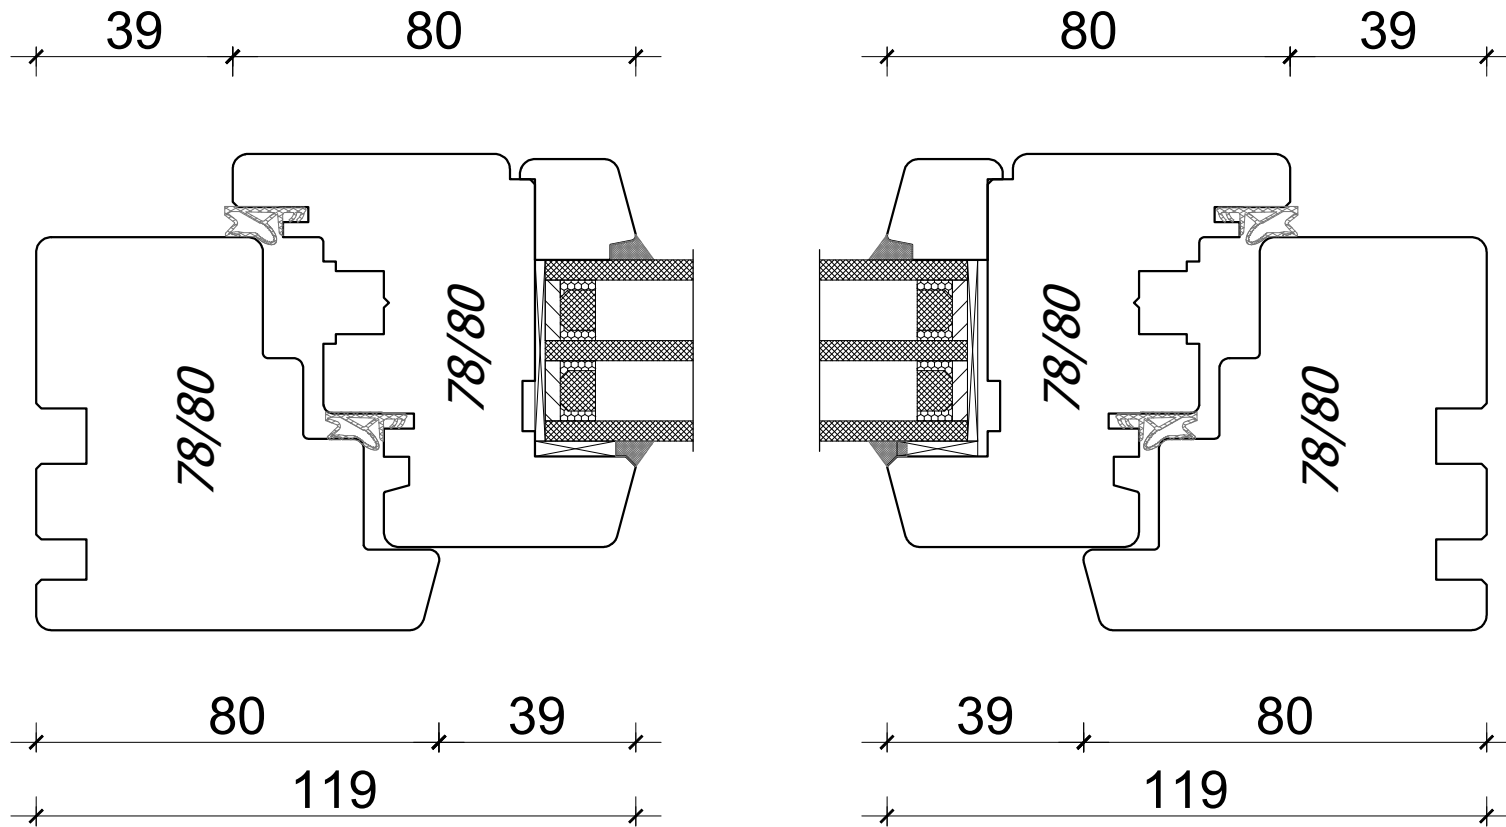

PPUH DARIUSZ MALEC

78-200 Białogard, ul. Królowej Jadwigi 13E tel. 94 312 24 77 NIP: 669-000-73-06
www.malecokna.pl malec@malecokna.pl kalita@malecokna.pl