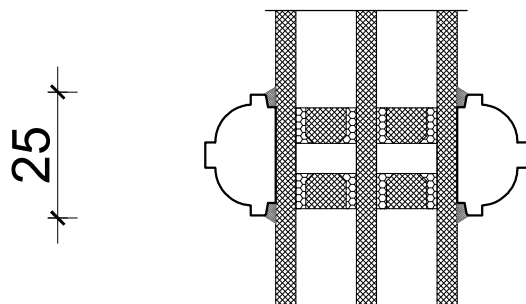

80

80

1:30

*Kämpferprofil
- proposition*

80

*Construction Bar
With Kämpferprofil*

78/80

82
58
24

82
30

A4, 1:1,5

Author: Jan Kalita
PPUH Malec

CONSTRUCTION BAR

*VIENNESE MUNTIN
TWO COMPARTMENT*

*DECORATIVE VIENNESE MUNTIN
TWO COMPARTMENT*

A4, 1:1,5

*Author: Jan Kalita
PPUH Malec*