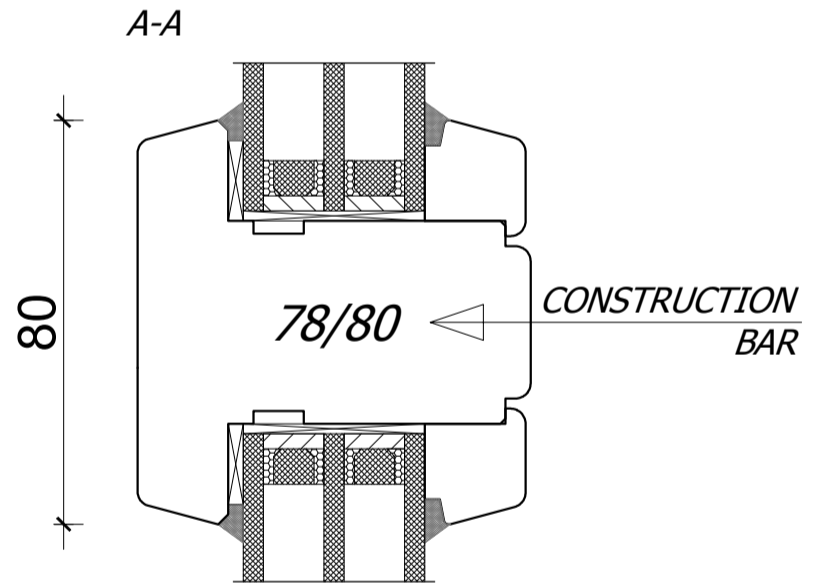

80

80

1:30

*Kämpferprofil
- proposition*

80

*Construction Bar
With Kämpferprofil*

78/80

82
58
24

82
30

A4, 1:1,5

Author: Jan Kalita
PPUH Malec

CONSTRUCTION BAR

*VIENNESE MUNTIN
TWO COMPARTMENT*

*DECORATIVE VIENNESE MUNTIN
TWO COMPARTMENT*

A4, 1:1,5

*Author: Jan Kalita
PPUH Malec*