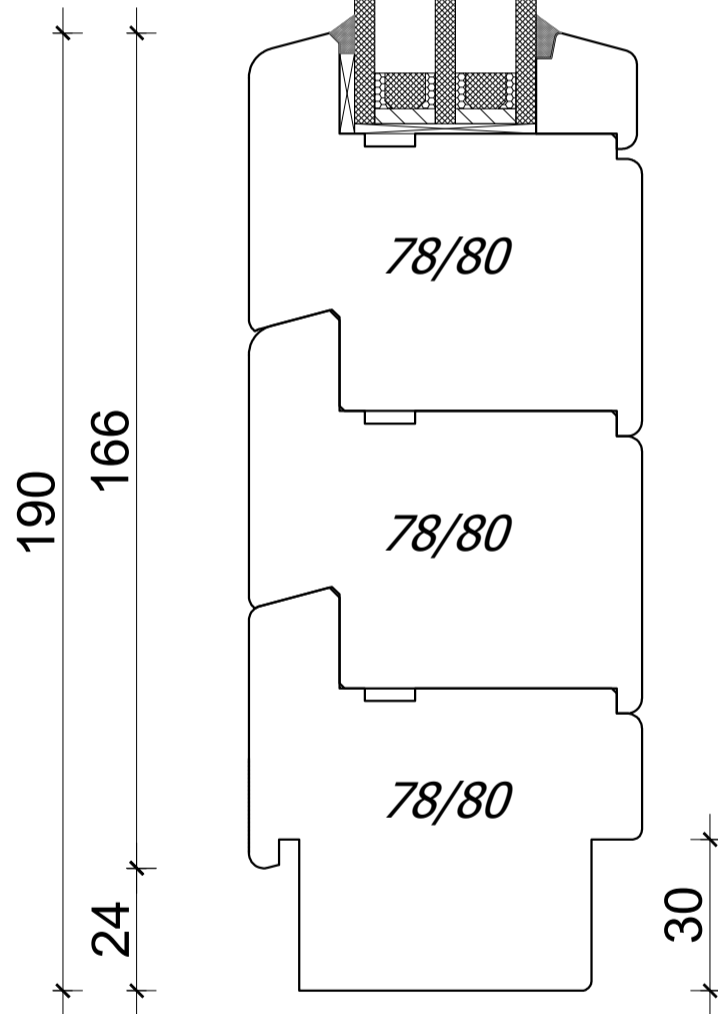

80

80

1:30

*Kämpferprofil
- proposition*

80

*Construction Bar
With Kämpferprofil*

78/80

82
58
24

82
30

A4, 1:1,5

Author: Jan Kalita
PPUH Malec

CONSTRUCTION BAR

*VIENNESE MUNTIN
TWO COMPARTMENT*

*DECORATIVE VIENNESE MUNTIN
TWO COMPARTMENT*

A4, 1:1,5

*Author: Jan Kalita
PPUH Malec*