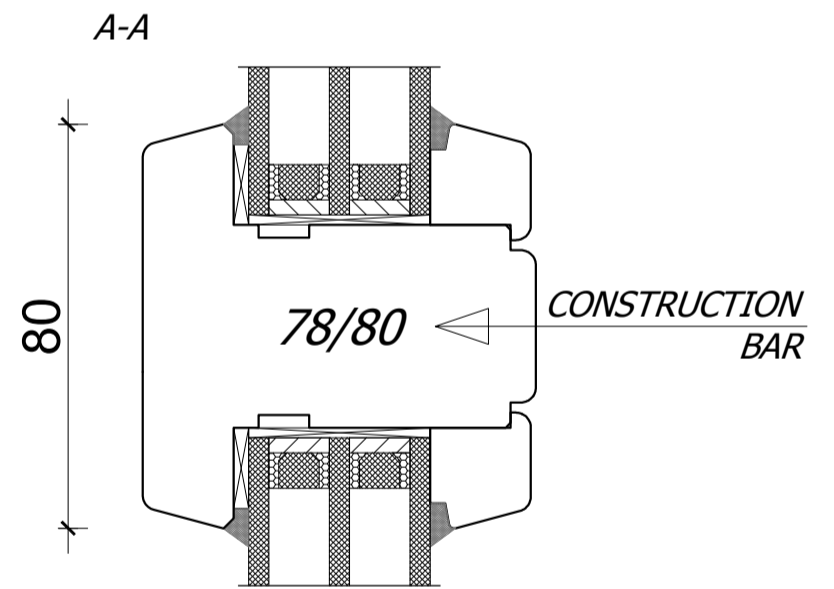

80

80

1:30

*Kämpferprofil
- proposition*

80

*Construction Bar
With Kämpferprofil*

78/80

82
58
24

82
30

A4, 1:1,5

Author: Jan Kalita
PPUH Malec

CONSTRUCTION BAR

*VIENNESE MUNTIN
TWO COMPARTMENT*

*DECORATIVE VIENNESE MUNTIN
TWO COMPARTMENT*

A4, 1:1,5

*Author: Jan Kalita
PPUH Malec*