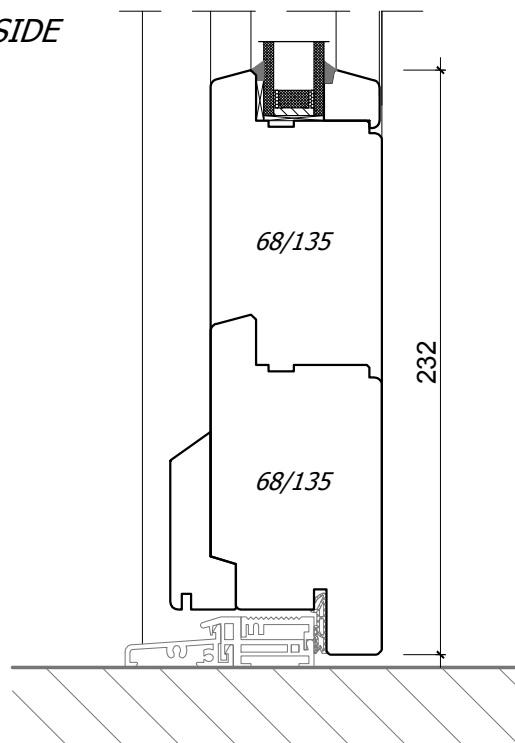

*EUROSYSTEM 68
OUTSIDE DOOR
OPENING INSIDE*

▶
OUTSIDE

▶
OUTSIDE