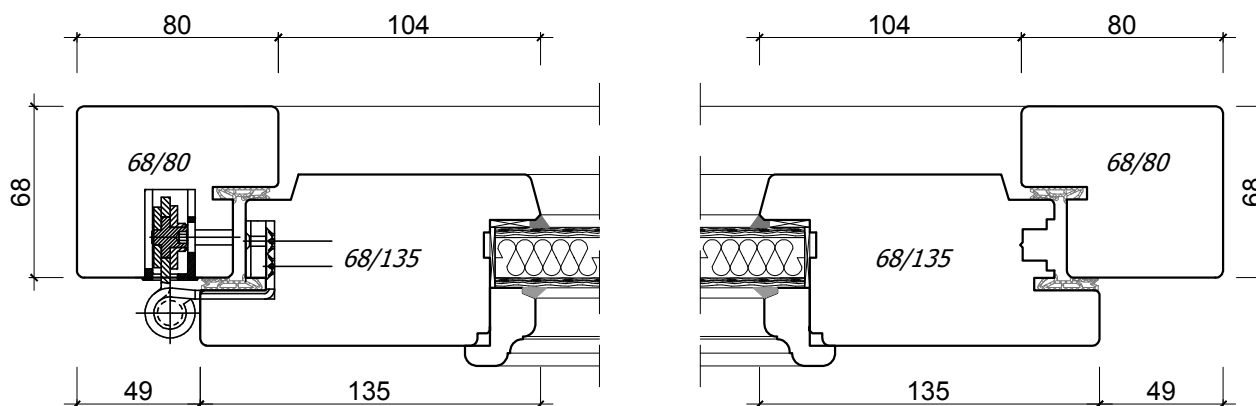

▲
OUTSIDE

*EUROSYSTEM 68
OUTSIDE DOOR
OPENING OUTSIDE*