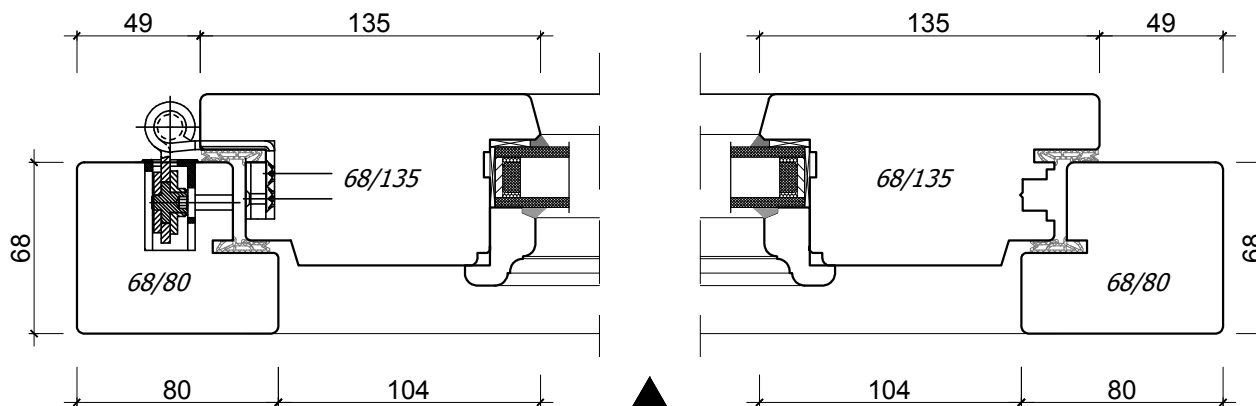

*EUROSYSTEM 68
OUTSIDE DOOR
OPENING INSIDE*