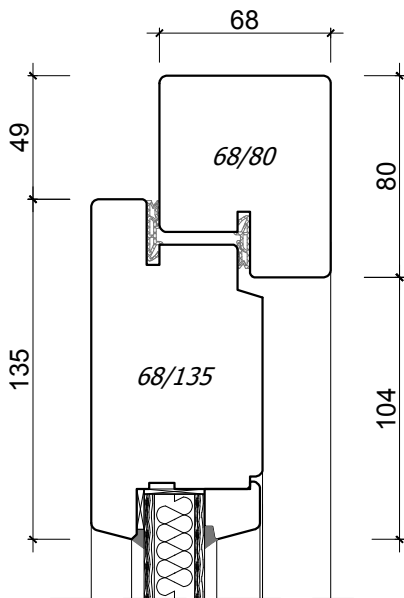

*EUROSYSTEM 68  
OUTSIDE DOOR  
OPENING OUTSIDE*

*EUROSYSTEM 68  
OUTSIDE DOOR  
OPENING INSIDE*

*A4, 1:3*

*Author: Jan Kalita  
PPUH Malec*

▶  
*OUTSIDE*

▶  
*OUTSIDE*

*EUROSYSTEM 68  
OUTSIDE DOOR  
OPENING OUTSIDE*

*EUROSYSTEM 68  
OUTSIDE DOOR  
OPENING INSIDE*

*A4, 1:3*

*Author: Jan Kalita  
PPUH Malec*