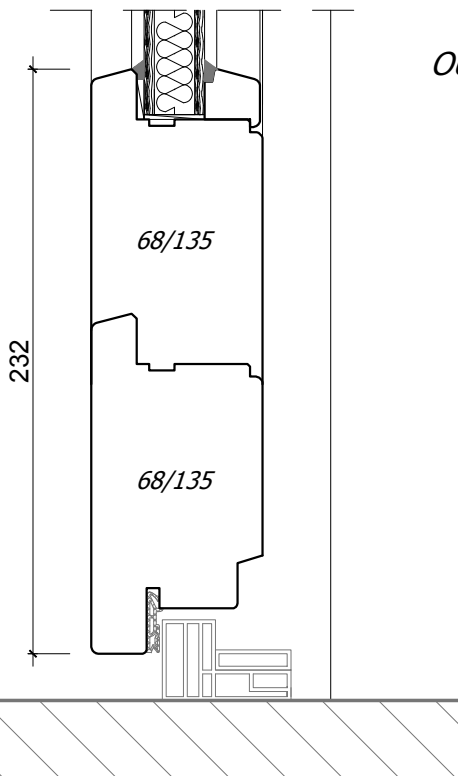

▶
OUTSIDE

▶
OUTSIDE

*EUROSYSTEM 68
OUTSIDE DOOR
OPENING OUTSIDE*