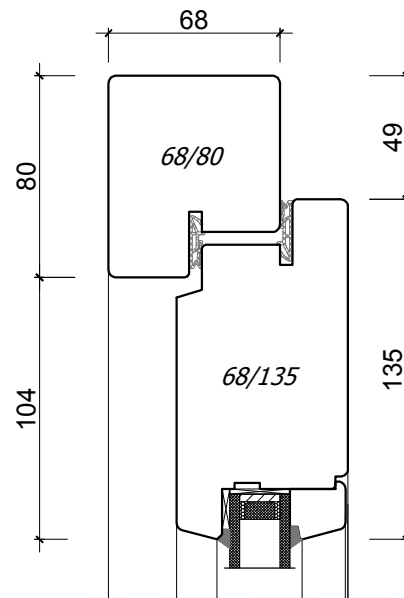

▶
OUTSIDE

▶
OUTSIDE

A4, 1:3

*Author: Jan Kalita
PPUH Malec*