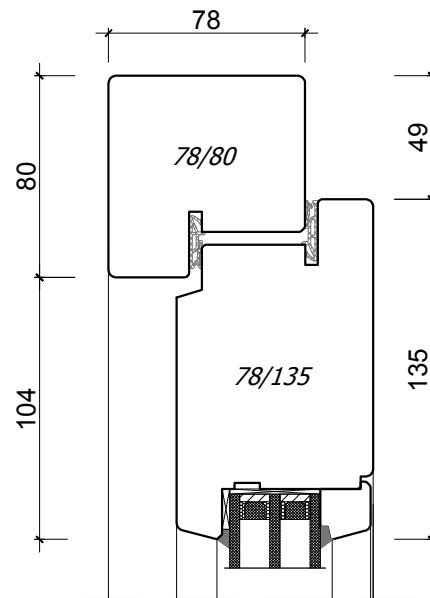

**▶**  
*OUTSIDE*

**▶**  
*OUTSIDE*

*EUROSYSTEM 78  
OUTSIDE DOOR  
OPENING OUTSIDE*

*EUROSYSTEM 78  
OUTSIDE DOOR  
OPENING INSIDE*

*A4, 1:3*

*Author: Jan Kalita  
PPUH Malec*

**▶**  
*OUTSIDE*

**▶**  
*OUTSIDE*