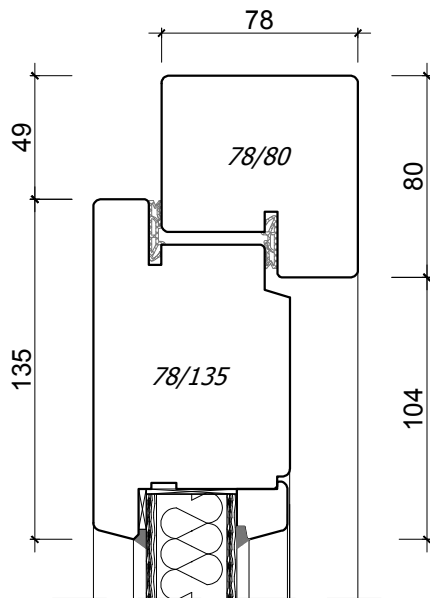

**▶**  
*OUTSIDE*

**▶**  
*OUTSIDE*

*EUROSYSTEM 78  
OUTSIDE DOOR  
OPENING OUTSIDE*

*EUROSYSTEM 78  
OUTSIDE DOOR  
OPENING INSIDE*

*A4, 1:3*

*Author: Jan Kalita  
PPUH Malec*

**▶**  
*OUTSIDE*

**▶**  
*OUTSIDE*